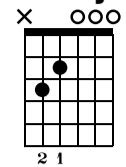

D

Cmaj7

Bm7

B7

Em7

56 | | 57 | | 58 | | 59 | | |

Dal Segno

A

A7

Dsus4

D

60 | | 61 | | 62 | | 63 | | **D.S.** ||

Cmaj7

Bm7

Am7

B7

Em7

G

64 | | 65 | | 66 | | 67 | | | |

Cmaj7

Bm7

Am7

C/D

68 | | 69 | | 70 | | 71 | | 72 | ||

Outro

G

D

B7

Em7

A7

Am7

C/D

73 | | 74 | | 75 | | 76 | | 77 | | 78 | | |

G

79 | | 80 | | 81 | ||