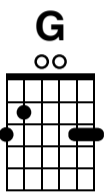

Pretender

Official 髭男dism

♩ = 92

Intro

Capo fret 1

A

B

C B7 Em7 Dm7 G C C B7 Em7 C#^o C