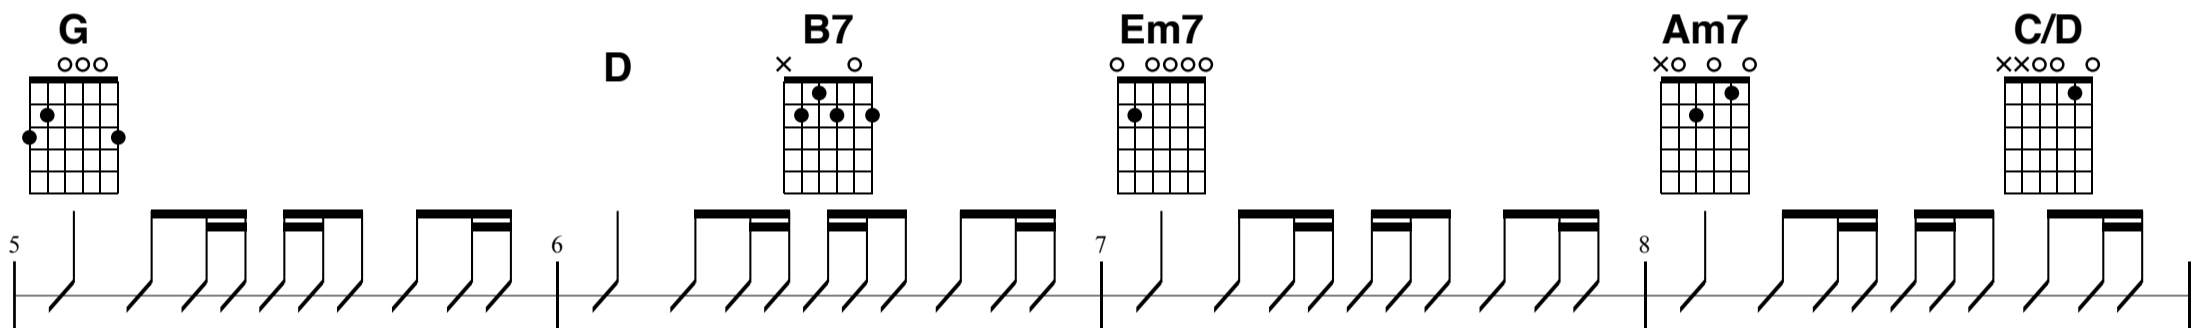

Pretender

Official 髭男dism

♩ = 92

Intro

Capo fret 1

A

B

C B7 Em7 Dm7 G C C B7 Em7 C#^o C