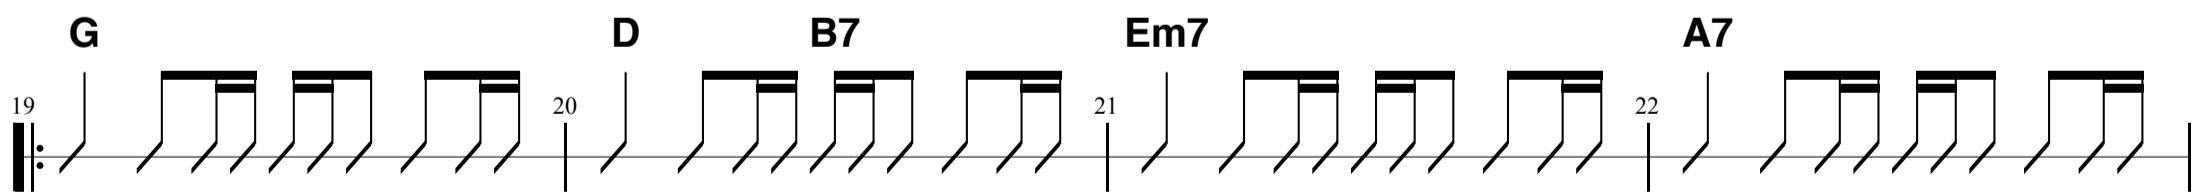

Pretender

Official 髭男dism

♩ = 92

Intro

Capo fret 1

A

B

C B7 Em7 Dm7 G C C B7 Em7 C#^o C

27 28 29 30

C B7 Em7 Dm7 G C C B7 Em7

31 32

Am7 C/D

35 36

C

G D B7 Em7 Dm7 G

37 38 39 40