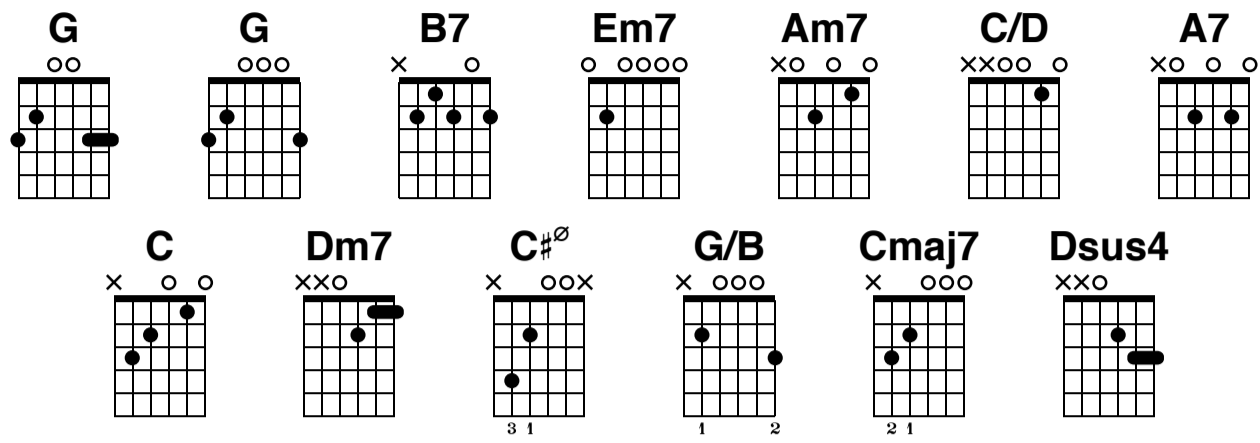

Pretender

Official 髭男dism

♩ = 92

Intro

Capo fret 1

A

B

C B7 Em7 Dm7 G C C B7 Em7 C#^o C