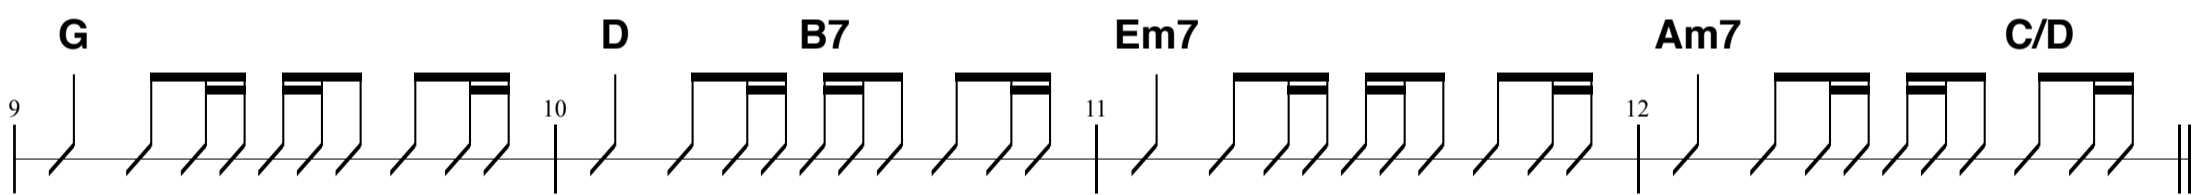

Pretender

Official 髭男dism

♩ = 92

Intro

Capo fret 1

A

B

C B7 Em7 Dm7 G C C B7 Em7 C#^o C

27 28 29 30

C B7 Em7 Dm7 G C C B7 Em7

31 32

Am7 C/D

35 36

C

G D B7 Em7 Dm7 G

37 38 39 40