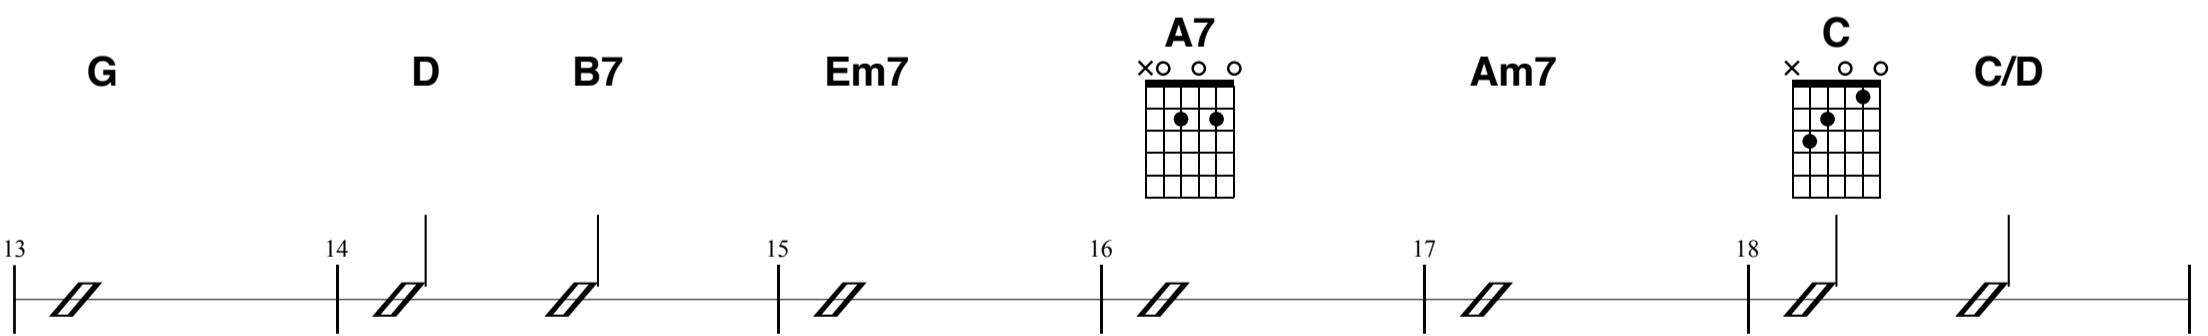

Pretender

Official 髭男dism

♩ = 92

Intro

Capo fret 1

A

B

C B7 Em7 Dm7 G C C B7 Em7 C#^o C